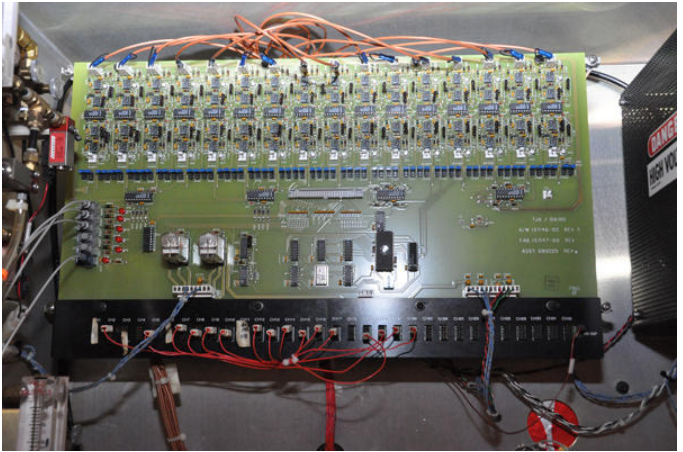

Used Baird Model: DV-6E 16 element Arc/Spark Optical Emission Spectrometry (OES) analyzer Metal Analytic Spectrometer

Model: DV-6E

Status: Available

Terms of Sale:

Price: [request quotation](#)

Shipping Terms: F.O.B. Warehouse

Product Photos:

Click on any image for a larger view

Description: Used, Baird Model DV-6E 16 element Arc/Spark Optical Emission Spectrometry (OES) analyzer Metal Analytic Spectrometer For Sale, Features include: , , , , , Controls, Second Hand, DCM-4148