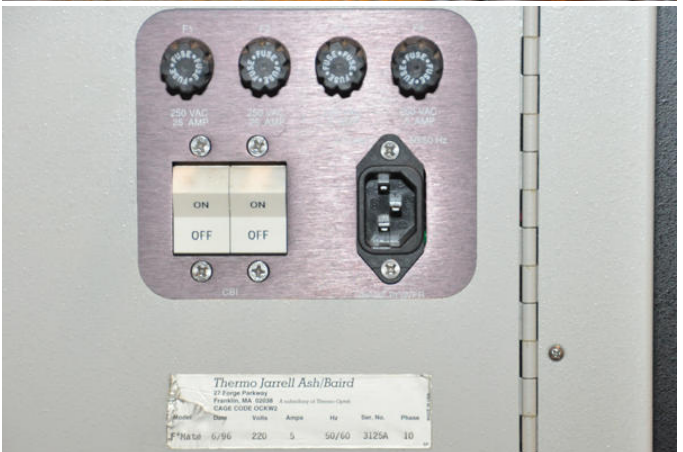

Used Baird Model: DV-6E 16 element Arc/Spark Optical Emission Spectrometry (OES) analyzer Metal Analytic Spectrometer

Model: DV-6E

Status: Available

Terms of Sale:

Price: [request quotation](#)

Shipping Terms: F.O.B. Warehouse

Product Photos:

Click on any image for a larger view

Description: Used, Baird Model DV-6E 16 element Arc/Spark Optical Emission Spectrometry (OES) analyzer Metal Analytic Spectrometer For Sale, Features include: , , , , , Controls, Second Hand, DCM-4148