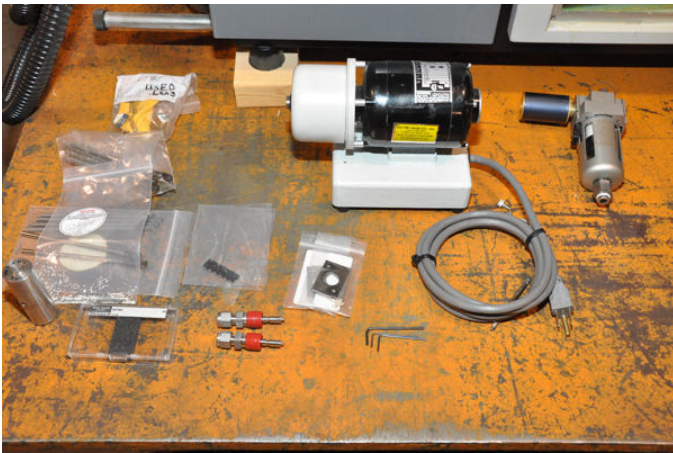

Used Baird Model: DV-6E 16 element Arc/Spark Optical Emission Spectrometry (OES) analyzer Metal Analytic Spectrometer

Model: DV-6E

Status: Available

Terms of Sale:

Price: [request quotation](#)

Shipping Terms: F.O.B. Warehouse

Product Photos:

Click on any image for a larger view

Description: Used, Baird Model DV-6E 16 element Arc/Spark Optical Emission Spectrometry (OES) analyzer Metal Analytic Spectrometer For Sale, Features include: , , , , , Controls, Second Hand, DCM-4148