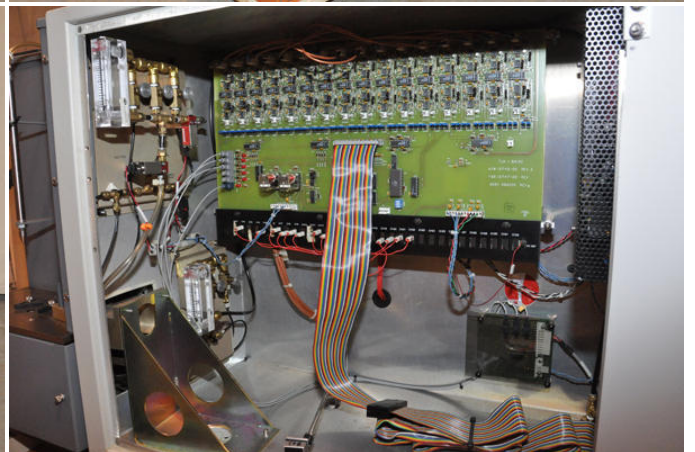

Used Baird Model: DV-6E 16 element Arc/Spark Optical Emission Spectrometry (OES) analyzer Metal Analytic Spectrometer

Model: DV-6E

Status: Available

Terms of Sale:

Price: [request quotation](#)

Shipping Terms: F.O.B. Warehouse

Product Photos:

Click on any image for a larger view

Description: Used, Baird Model DV-6E 16 element Arc/Spark Optical Emission Spectrometry (OES) analyzer Metal Analytic Spectrometer For Sale, Features include: , , , , , Controls, Second Hand, DCM-4148